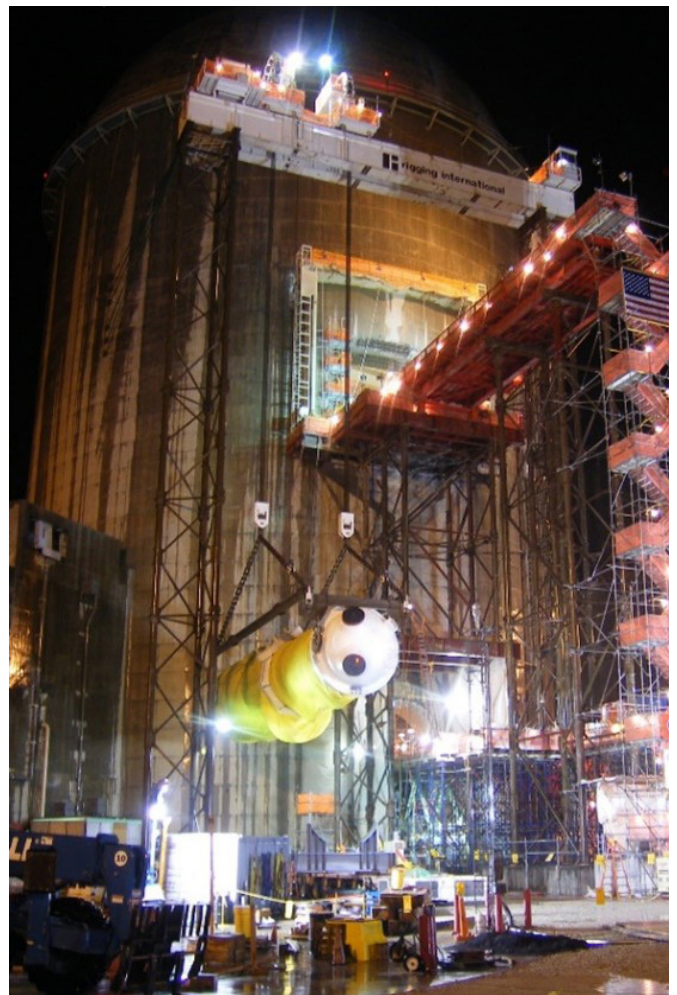

# NUCLEAR POWER

## SARENS NUCLEAR & INDUSTRIAL

### • DISCOVER OUR SCOPE

- Since 1969 we have been an integral partner in the application of heavy lift rigging and specialty transportation in power plants on a worldwide basis. Our expertise and experience began with solving the dilemma of lifting and placing Generation II NSSS components in nuclear power plants. This was accomplished by developing first-of-kind heavy lift equipment devices for both BWR & PWR plants. These early experiences lead to pioneering solutions for lifting during the complete nuclear power plant life cycle while developing a professional engineering approach that encompasses Safety, Quality, and evolutionary improvement in processes and outage duration.